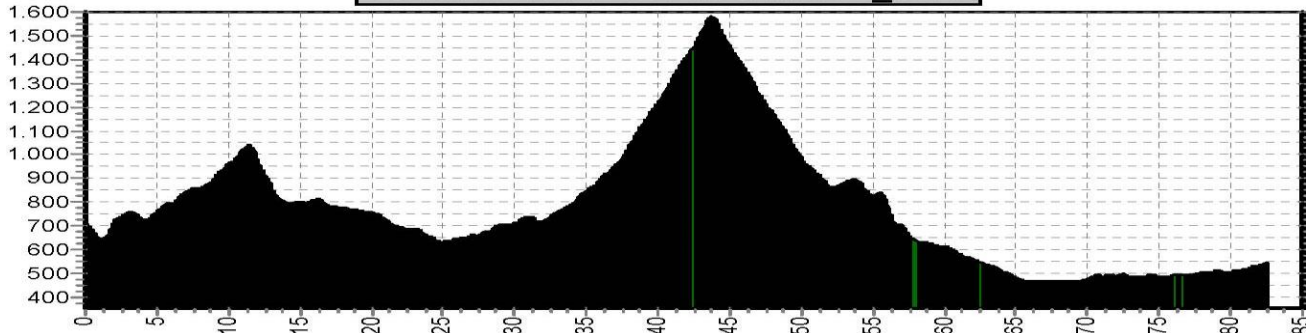

6BadAussee-BadGoisernRO83_1670