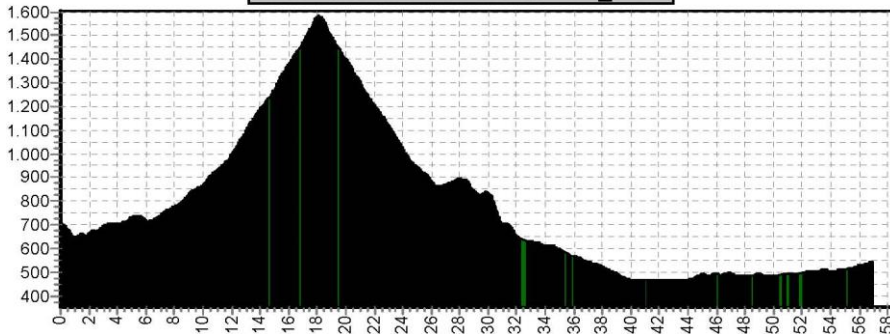

6BadAussee-BadGoisernLB57_1170